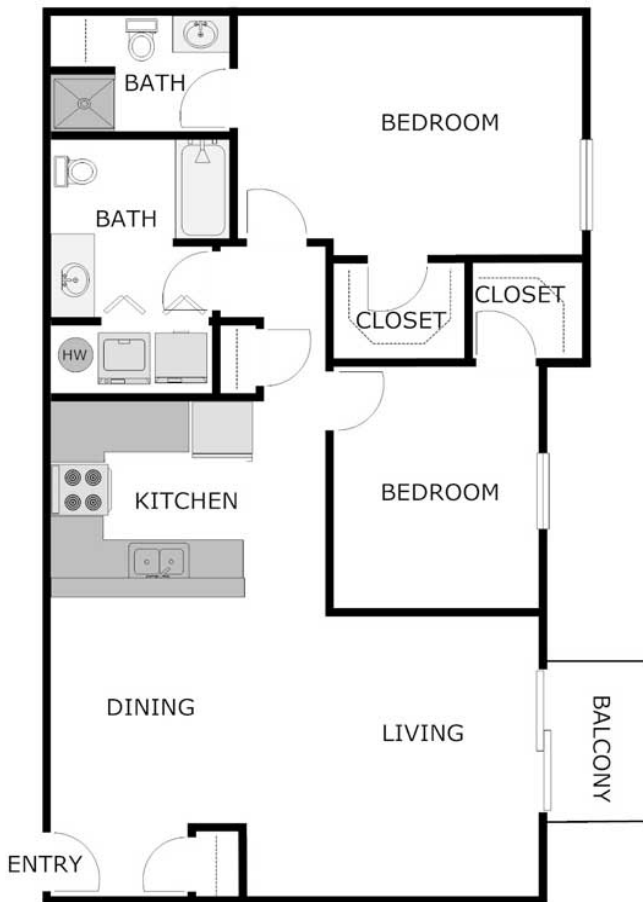

Dublin Trail

PRE/MIER Real Estate Management LLC

920 725 6750

Glenkerry Court
2 Bedroom 2 Bath Upper Middle

1,120 Sq. Ft.

RENT

DEPOSIT

DATE AVAILABLE