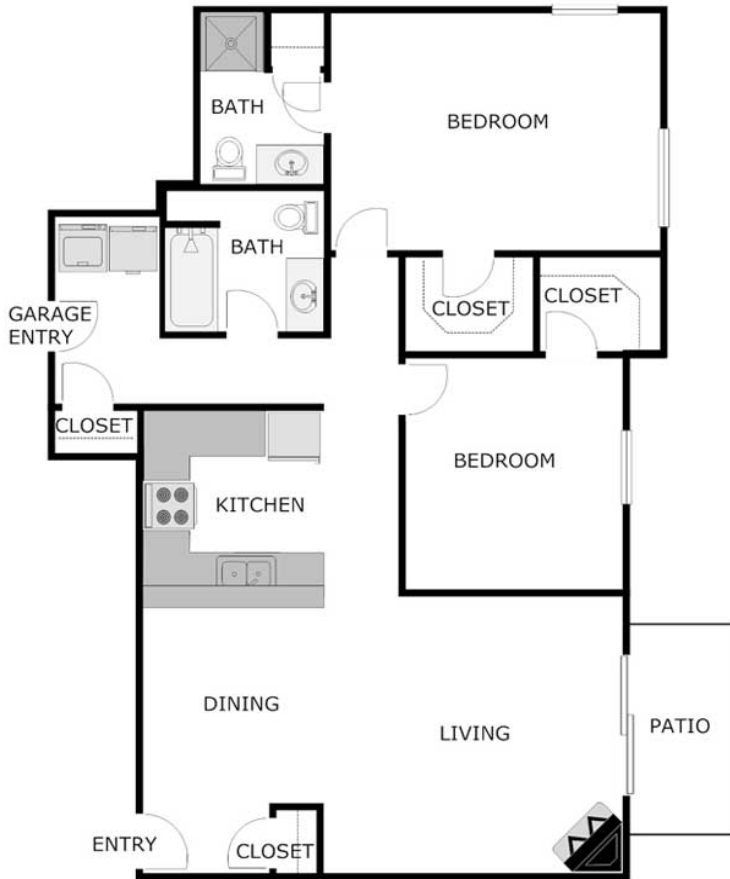

# Dublin Trail

PRE/MIER Real Estate Management LLC

920 725 6750

Glenkerry Court  
2 Bedroom 2 Bath with Garage

1,200 Sq. Ft.

RENT

DEPOSIT

DATE AVAILABLE