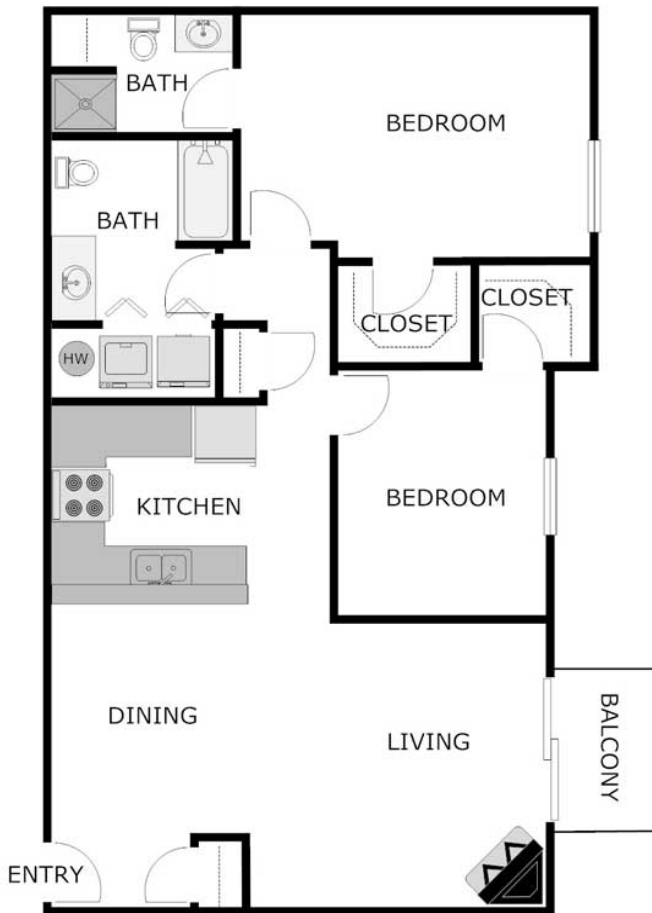

Dublin Trail

PRE/MIER Real Estate Management LLC

920 725 6750

Glenkerry Court
2 Bedroom 2 Bath with Fireplace

1,120 Sq. Ft.

RENT

DEPOSIT

DATE AVAILABLE