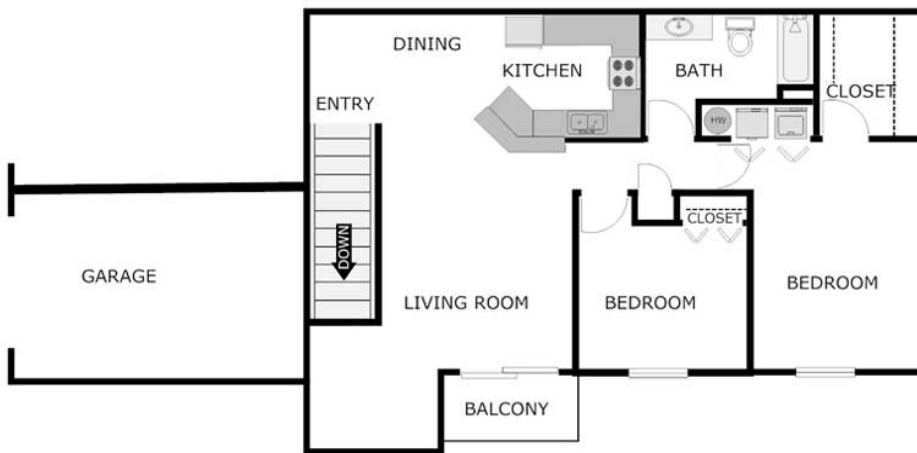

1,150 Sq. Ft.

Dublintrialapartmentliving.com

relax, enjoy, live!

1720 Dublin Trail Office Neenah, WI 54956

Professionally managed by **PRE/MIER**
Real Estate Management LLC