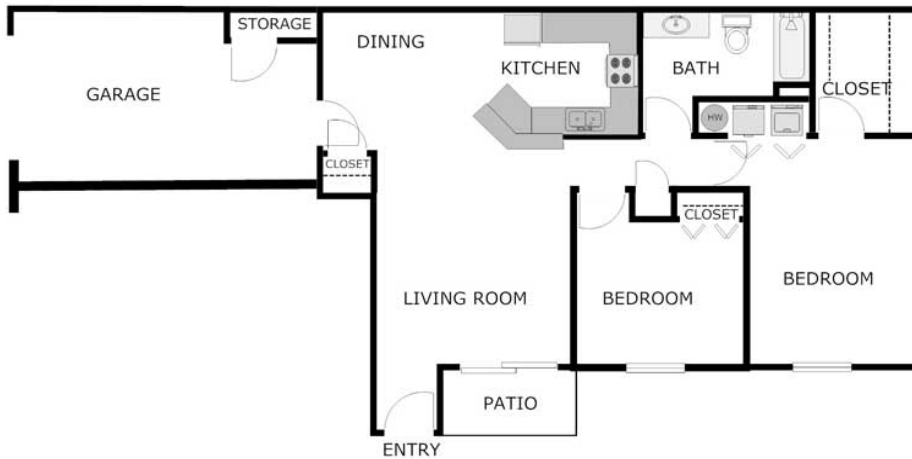

## Clover Meadows 2 Bedroom 1 Bath Lower Apartment

RENT

DEPOSIT

DATE AVAILABLE

NOTES

1,100 Sq. Ft.

[Dublintrialapartmentliving.com](http://Dublintrialapartmentliving.com)

relax, enjoy, live!