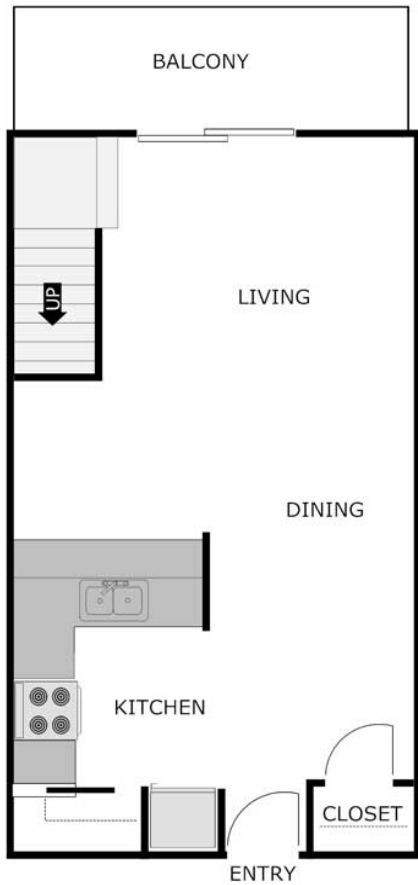

Dublin Trail

PRE/MIER Real Estate Management LLC

920 725 6750

Ashford Place 1 Bedroom 1 Bath Skylight Loft Apartment

700 Sq. Ft.

RENT

DEPOSIT

DATE AVAILABLE