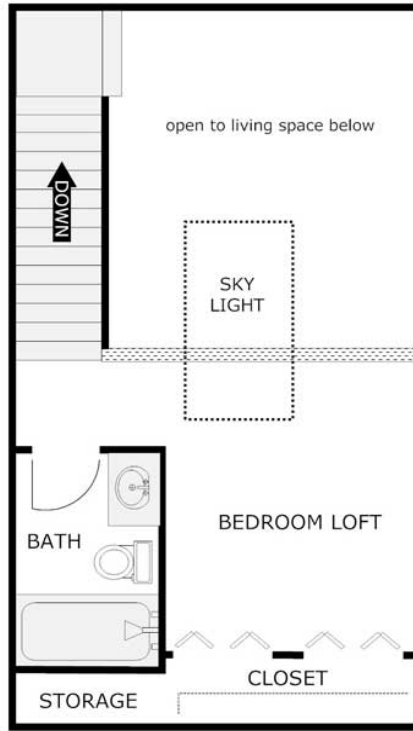

Dublin Trail

PRE/MIER Real Estate Management LLC

920 725 6750

Ashford Place 1 Bedroom 1 Bath Skylight Loft Apartment

700 Sq. Ft.

RENT

DEPOSIT

DATE AVAILABLE